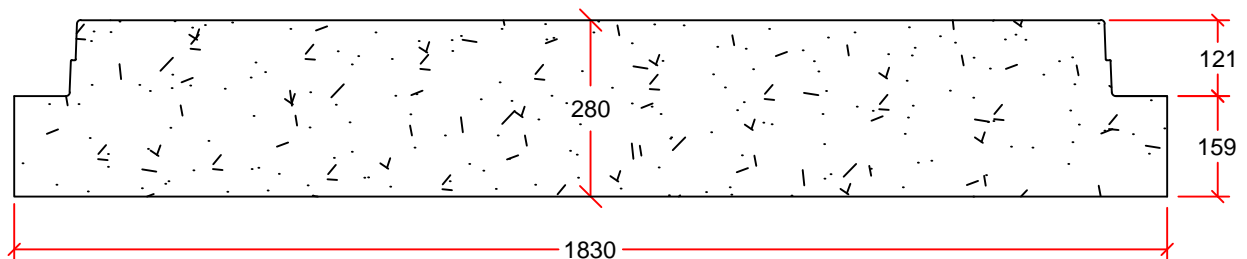

PLAN VIEW

PROFILE VIEW

DRAWN BY:	KIM PHAM	1500mm MANHOLE BASE	 7336 112th AVE NW, CALGARY, AB. PH: 403-2795531 FAX: 403-279-7648
SCALE:	NTS		
DATE:	NOVEMBER 27, 2015	DIMENSIONS IN mm	
DRAWING #:	1500mm MH BASE	APPROX MASS: 1685 kg	
REVISION #:	REV. 1		
CHECKED BY:	TYSON DYCK		