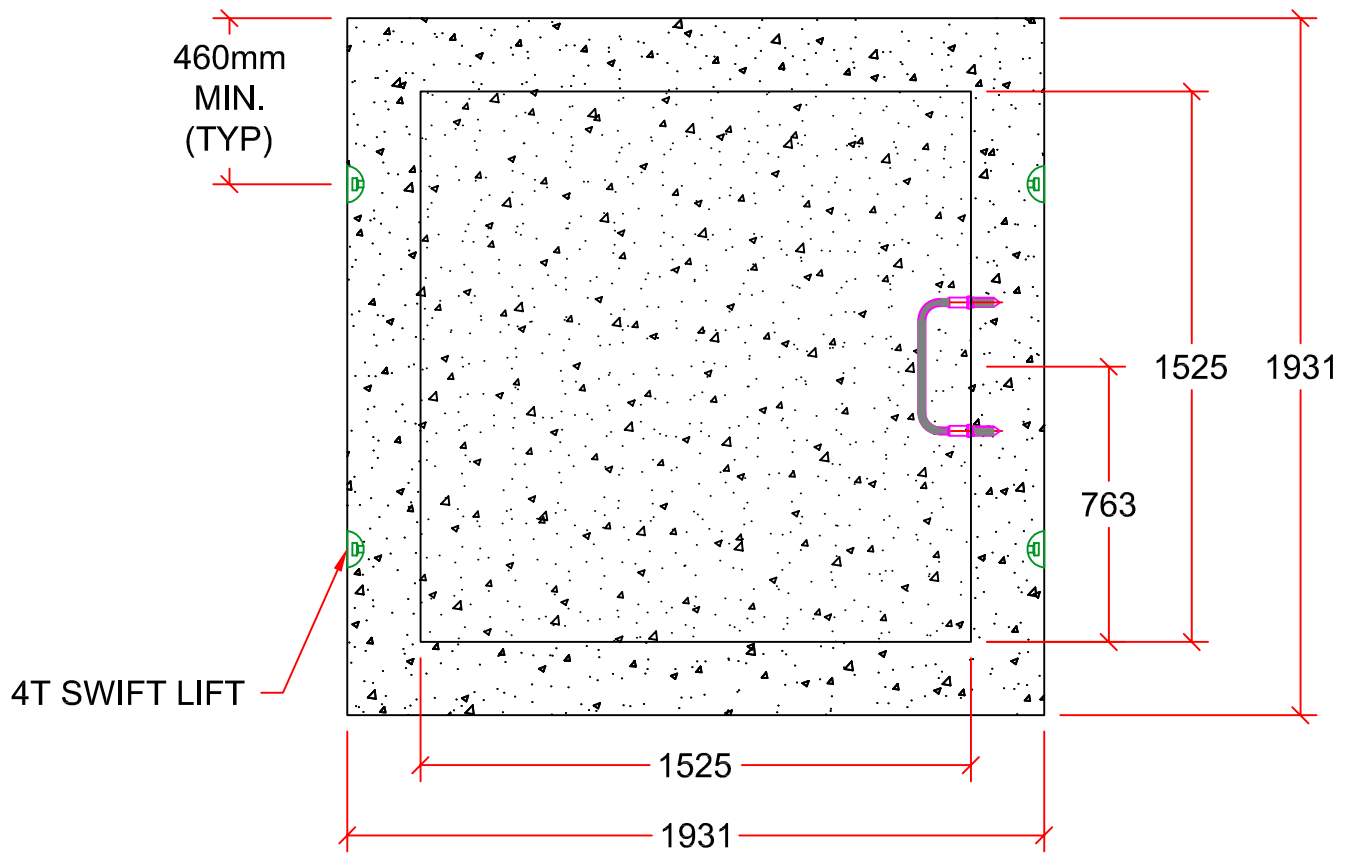

SIDE VIEW

TOP VIEW

DRAWN BY:	LUCAS STEFAN	1525x1525 VAULT BOTTOM	
SCALE:	NTS		
DATE:	NOVEMBER 3, 2015	DIMENSIONS IN mm	
DRAWING #:	1525x1525 VAULT BOTTOM		
REVISION #:	REV. 1		
CHECKED BY:	TYSON DYCK	7336 112th AVE. NW. CALGARY, AB. PH: 403 279-5531 FAX: 403 279-7648	