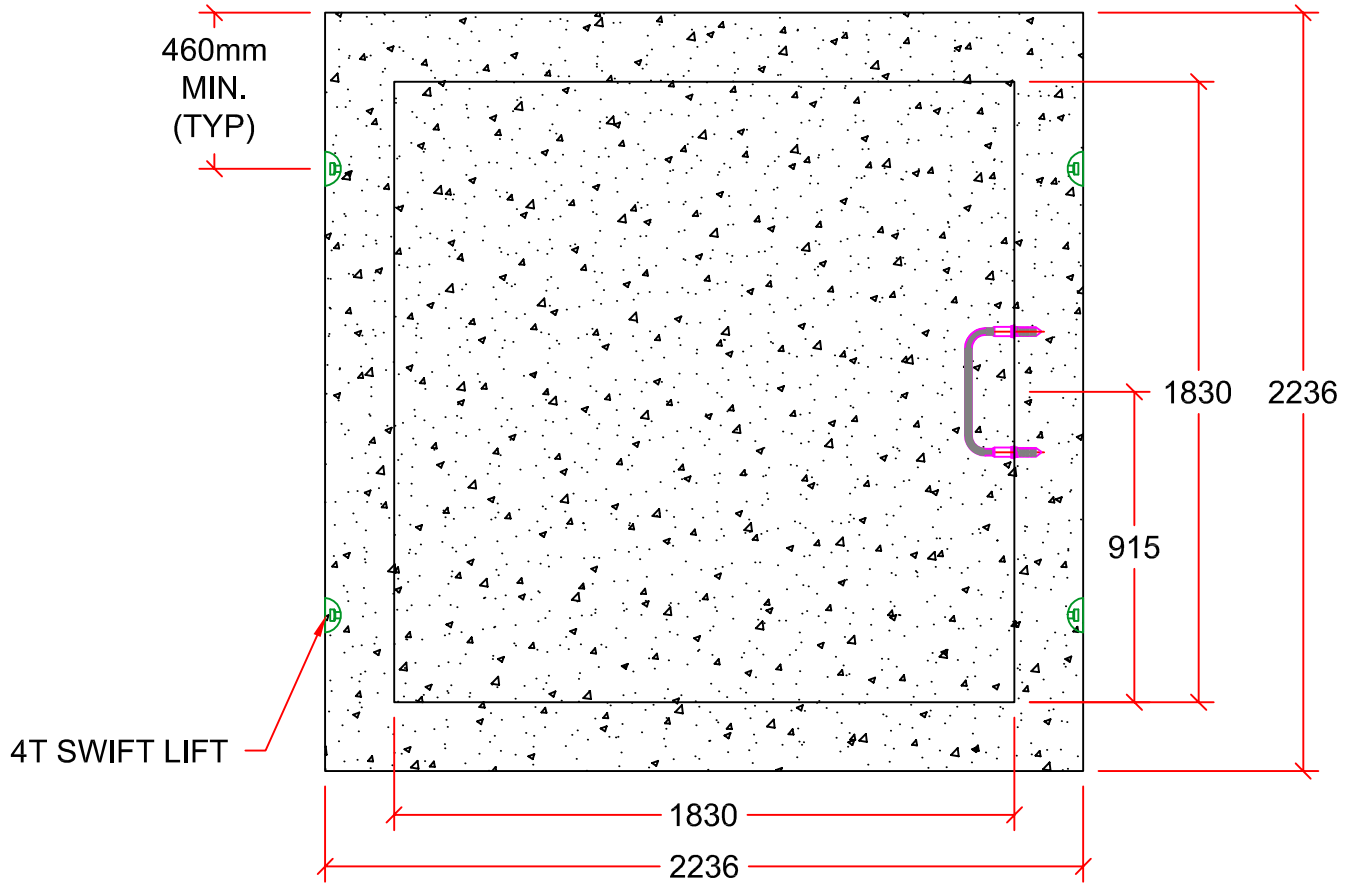

SIDE VIEW

TOP VIEW

DRAWN BY:	LUCAS STEFAN	1830x1830 VAULT BOTTOM	<p>7336 112th AVE. NW. CALGARY, AB. PH: 403 279-5531 FAX: 403 279-7648</p>
SCALE:	NTS		
DATE:	NOVEMBER 3, 2015	DIMENSIONS IN mm	
DRAWING #:	1830x1830 VAULT BOTTOM		
REVISION #:	REV. 1		
CHECKED BY:	TYSON DYCK		