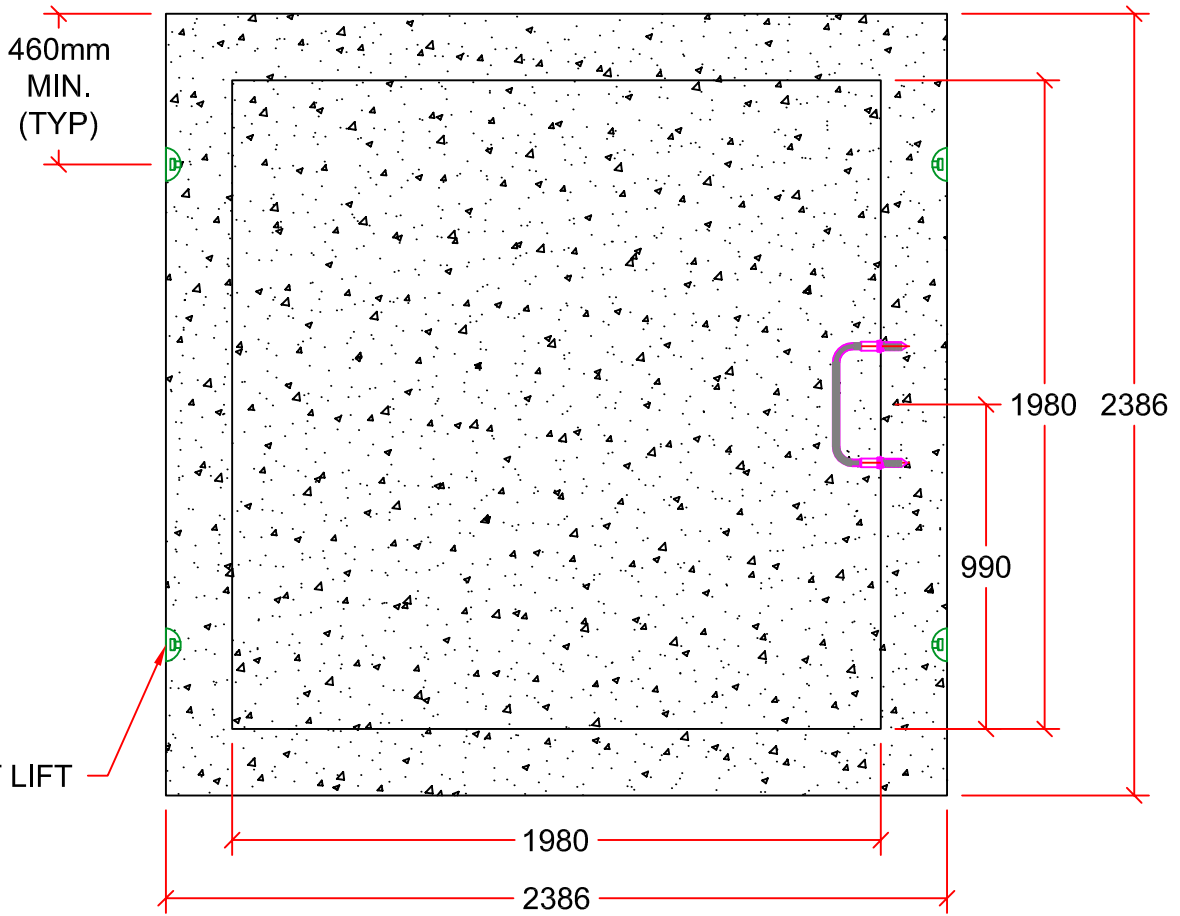

SIDE VIEW

TOP VIEW

DRAWN BY:	LUCAS STEFAN	1980x1980 VAULT BOTTOM	
SCALE:	NTS		
DATE:	NOVEMBER 3, 2015	DIMENSIONS IN mm	
DRAWING #:	1980x1980 VAULT BOTTOM		
REVISION #:	REV. 1		
CHECKED BY:	TYSON DYCK	7336 112th AVE. NW. CALGARY, AB. PH: 403 279-5531 FAX: 403 279-7648	